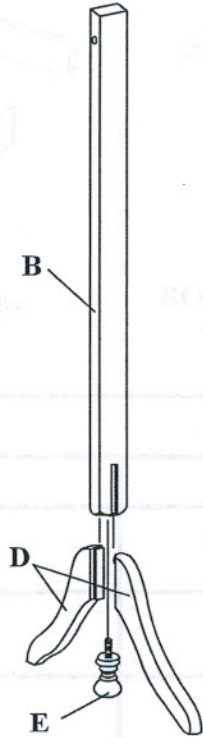

ITEM:CV17001 / CV17002

STEP 1