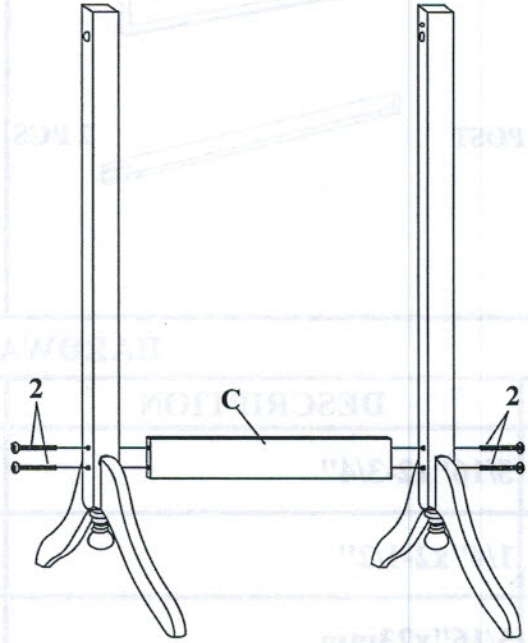

ITEM:CV17001 / CV17002

STEP 1

STEP 2

STEP 3

FINISH