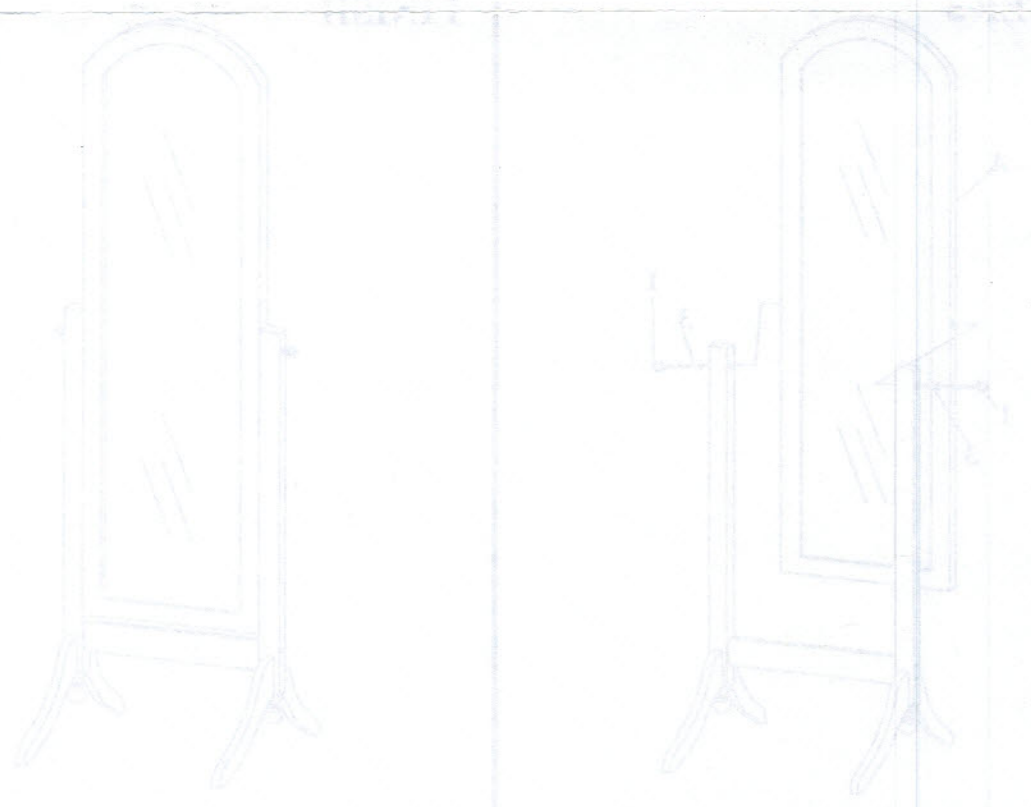

## PARTS IDENTIFICATION

<p>(A) MIRROR  1 PC</p>	<p>(C) CROSS BRACE  1 PC</p>
<p>(B) POST  2 PCS</p>	<p>(D) LEG  4 PCS</p> <p>(E) WOODEN KNOB WITH BOLT  2 PC</p>

## HARDWARE PACKAGE

NO	DESCRIPTION	FIGURE	Q' TY
1	5/16"x2-3/4"		2 PCS
2	1/4"x2-1/2"		4 PC
3	5/16"x23mm		2 PC