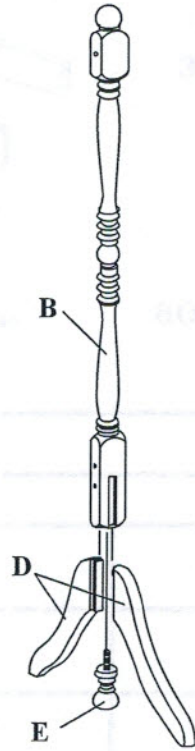

ITEM:CV17003

PARTS IDENTIFICATION

(A) MIRROR		1 PC	(C) CROSS BRACE		1 PC
(B) POST		2 PCS	(D) LEG		4 PCS
			(E) WOODEN KNOB WITH BOLT		2 PC

HARDWARE PACKAGE

NO	DESCRIPTION	FIGURE	Q' TY
1	5/16"x2-3/4"		2 PCS
2	1/4"x2-1/2"		4 PC
3	5/16"x23mm		2 PC

ITEM:CV17003

STEP 1

STEP 2

STEP 3

FINISH