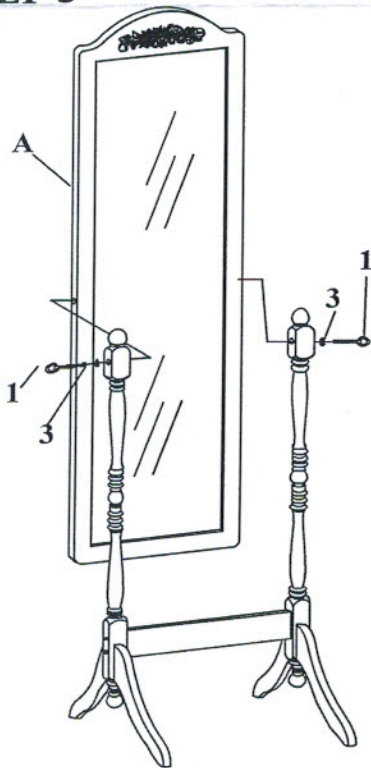

ITEM:CV17003

PARTS IDENTIFICATION

(A) MIRROR		1 PC	(C) CROSS BRACE		1 PC
(B) POST		2 PCS	(D) LEG		4 PCS
			(E) WOODEN KNOB WITH BOLT		2 PC

HARDWARE PACKAGE

NO	DESCRIPTION	FIGURE	Q' TY
1	5/16"x2-3/4"		2 PCS
2	1/4"x2-1/2"		4 PC
3	5/16"x23mm		2 PC

ITEM:CV17003

STEP 1

STEP 2

STEP 3

FINISH