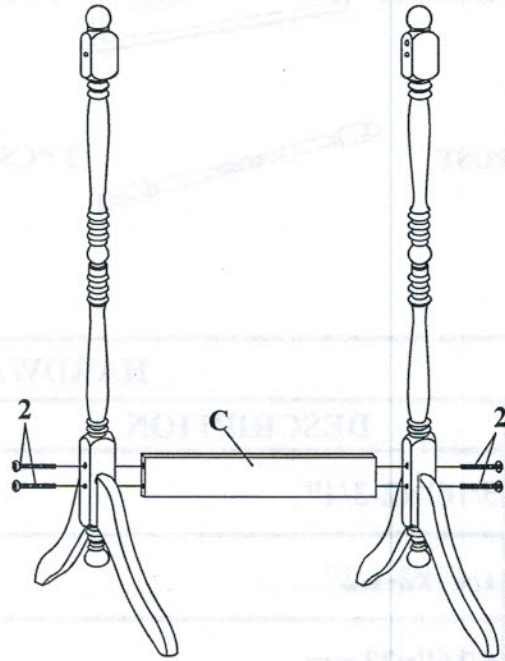

ITEM:CV17003

PARTS IDENTIFICATION

(A) MIRROR		1 PC	(C) CROSS BRACE		1 PC
(B) POST		2 PCS	(D) LEG		4 PCS
			(E) WOODEN KNOB WITH BOLT		2 PC

HARDWARE PACKAGE

NO	DESCRIPTION	FIGURE	Q' TY
1	5/16"x2-3/4"		2 PCS
2	1/4"x2-1/2"		4 PC
3	5/16"x23mm		2 PC

ITEM:CV17003

STEP 1

STEP 2

STEP 3

FINISH